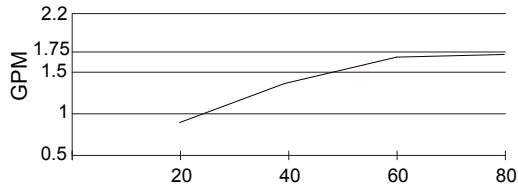

eFoodie Did-U-Wave™ Kitchen Pull-Down Faucet

Model

D423007 (AC/Plug-In)

Description

- Ceramic disc cartridge for drip free performance
- 16 5/8" high swivel spout, 7 7/8" spout length
- 300° swivel spout
- 70" spray hose length
- Dual function spray head; spray/aerated stream
- SnapBack™ retraction with Grip Lock™ Weight
- Features Dual Operation: Hands free with the wave of the hand or manual
- LED task-lighting
- 1.75gpm aeration/ 2.2gpm spray maximum flow rate @60psi

Flow Rate

Finishes Available

- Stainless Steel

Standards

NSF/ANSI 372 • NSF/ANSI 372

• ASME A112.18.1M/A112.18.1

• ADA Accessibility Guidelines for Buildings and Facilities - 309.4 Operation and Operable Parts