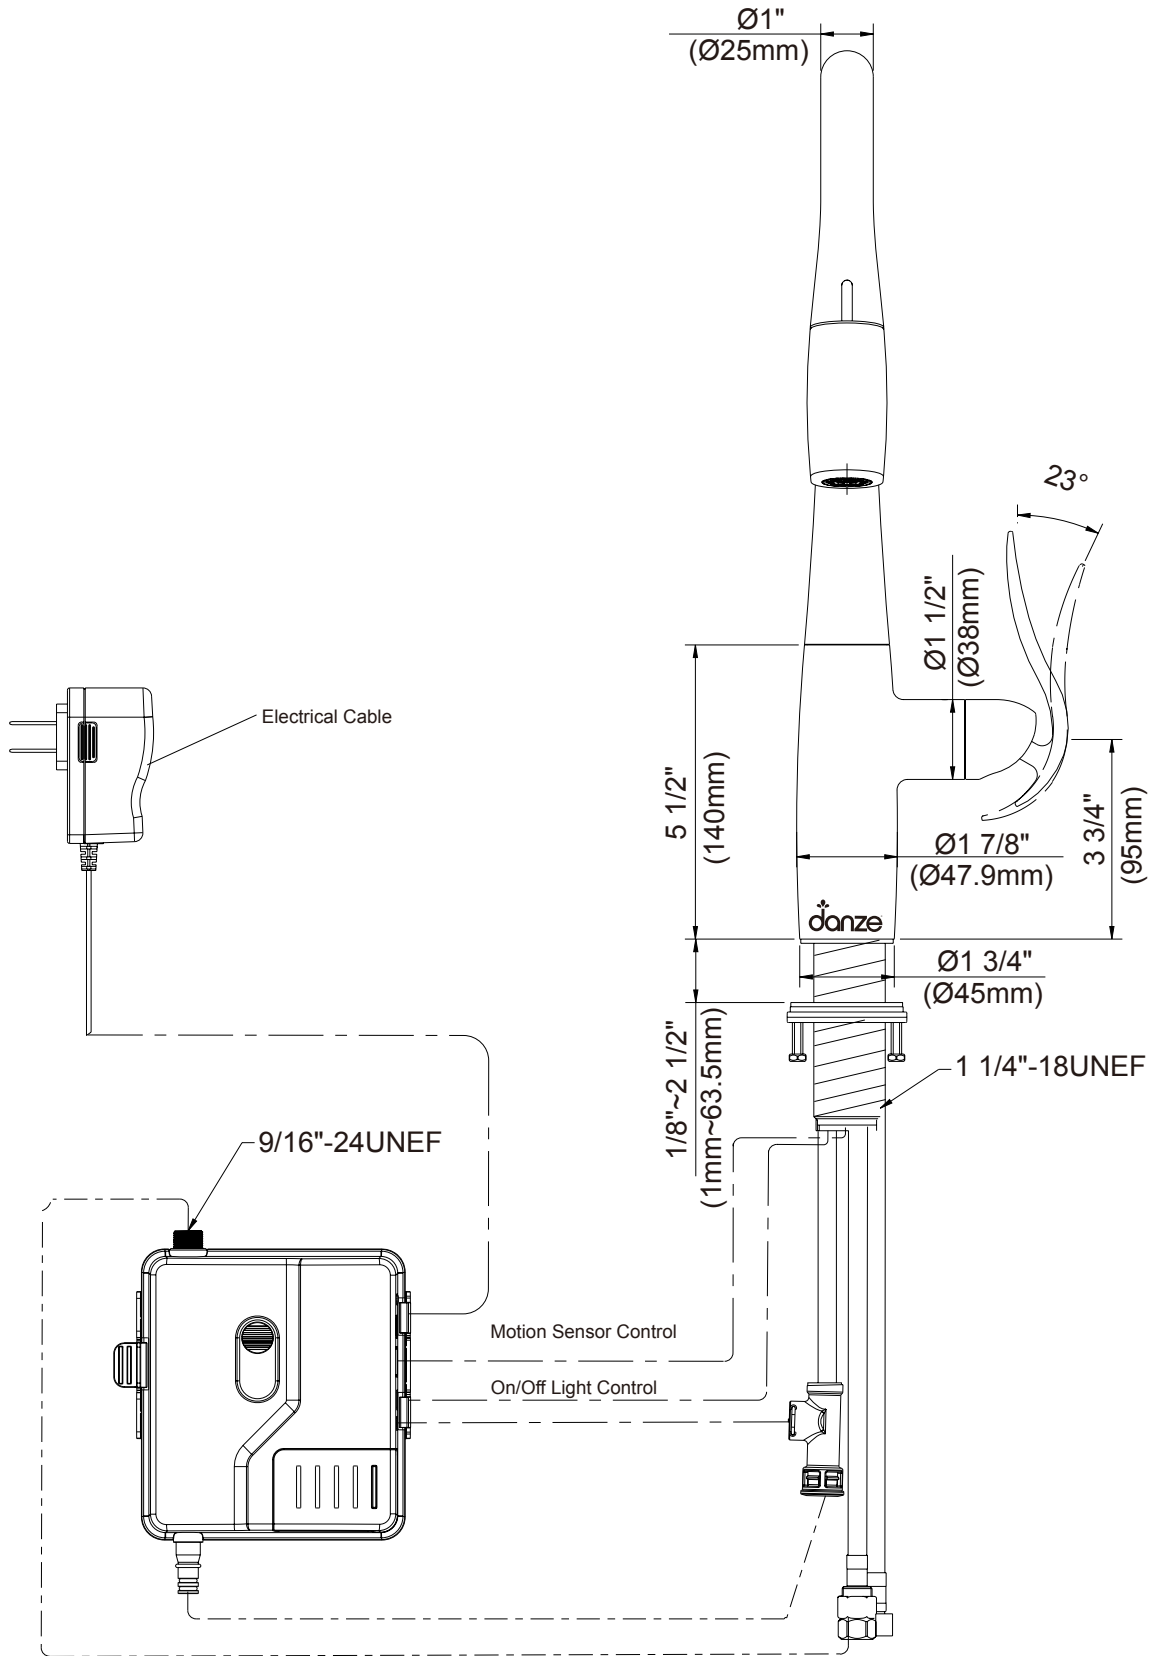

eFoodie Did-U-Wave™ Kitchen Pull-Down Faucet

Model

D423007 (AC/Plug-In)

Description

- Ceramic disc cartridge for drip free performance
- 16 5/8" high swivel spout, 7 7/8" spout length
- 300° swivel spout
- 70" spray hose length
- Dual function spray head; spray/aerated stream
- SnapBack™ retraction with Grip Lock™ Weight
- Features Dual Operation: Hands free with the wave of the hand or manual
- LED task-lighting
- 1.75gpm aeration/ 2.2gpm spray maximum flow rate @60psi

9/16"-24UNEF
3/8" Compression

Submittal Information:

Job Name: _____
Contractor: _____

Location: _____
Contact #: _____

SPECIFICATIONS

Submittal Information:

Job Name: _____

Location: _____