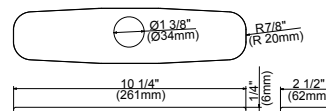

9/16"-24UNEF
3/8" Compression

Submittal Information:

Job Name: _____
Contractor: _____

Location: _____
Contact #: _____