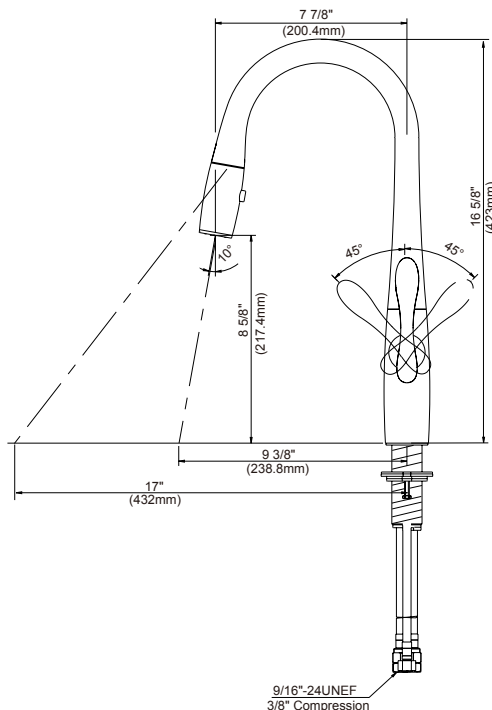

9/16"-24UNEF
3/8" Compression

Submittal Information:

Job Name: _____
Contractor: _____

Location: _____
Contact #: _____